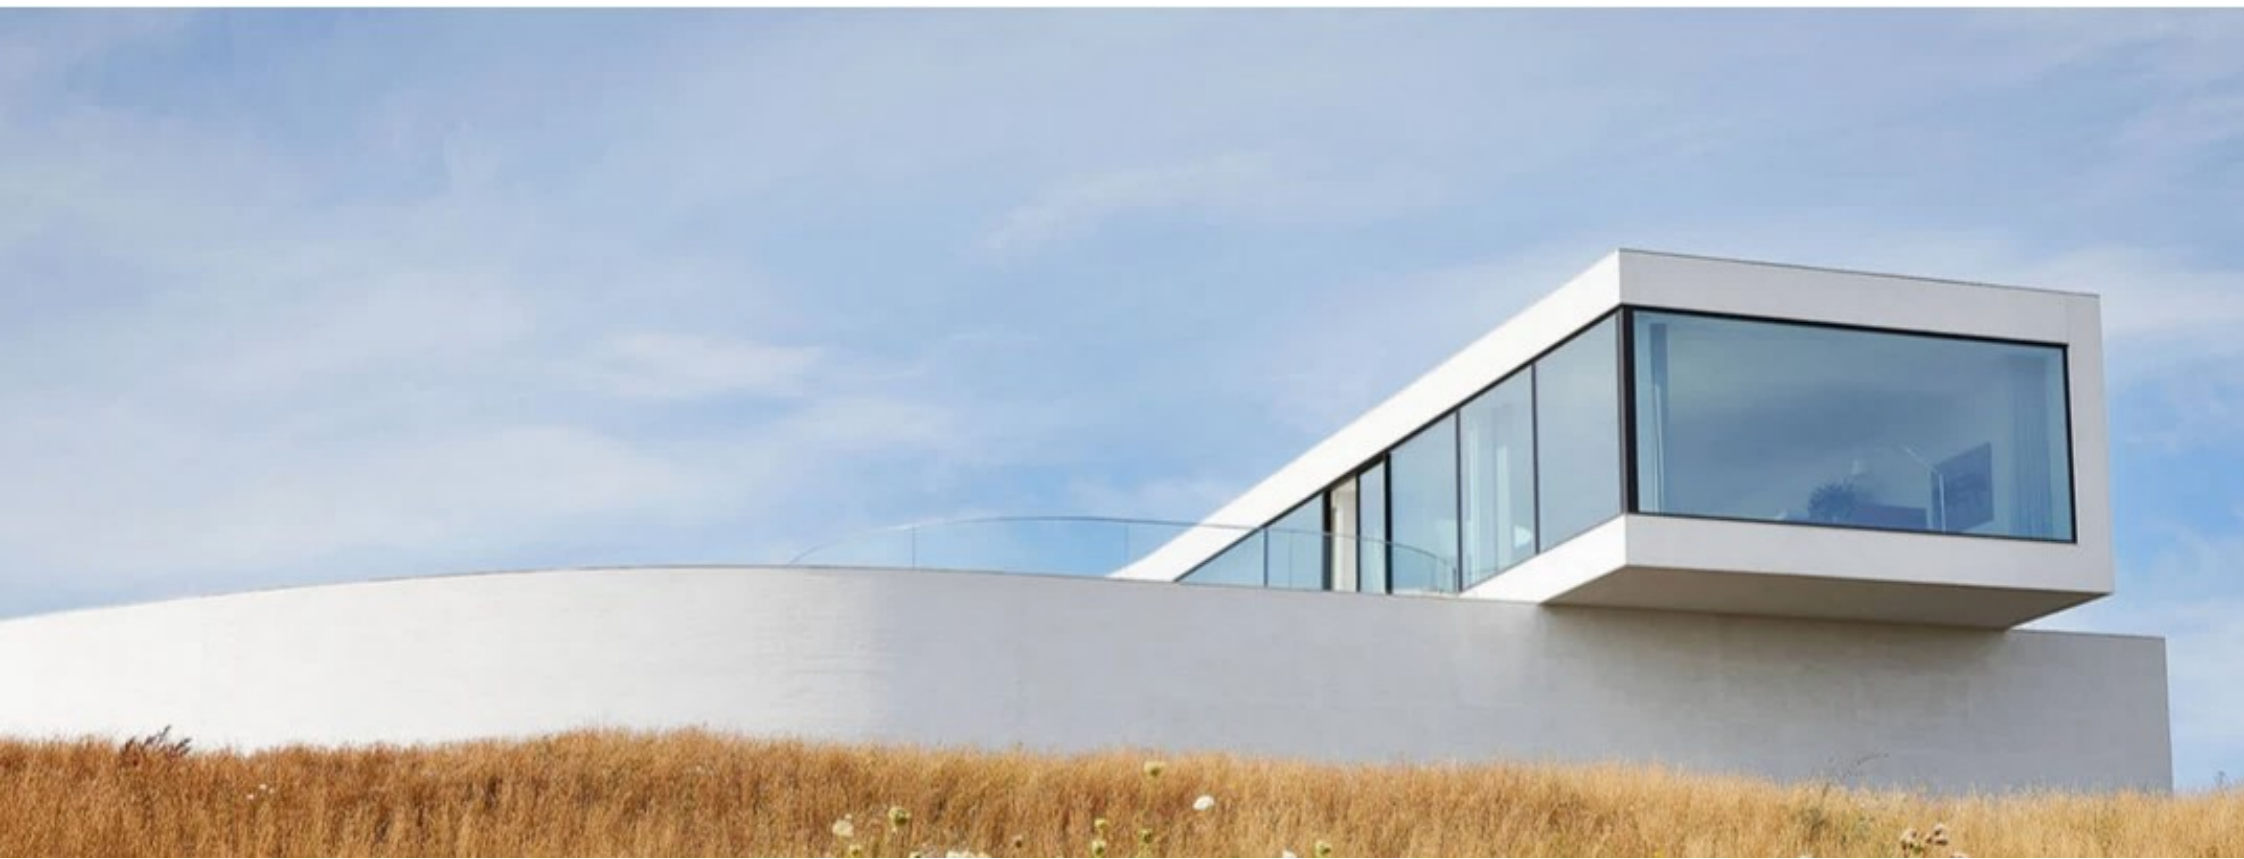

EUROPEAN CHAMPIONSHIPS
GLASGOW 2018

RIVERSIDE
MUSEUM
SEE Entry

SAMARITAINE

SAMARITAINE

The "Bubble Palace" in Théoule-sur-Mer - MZICA2527