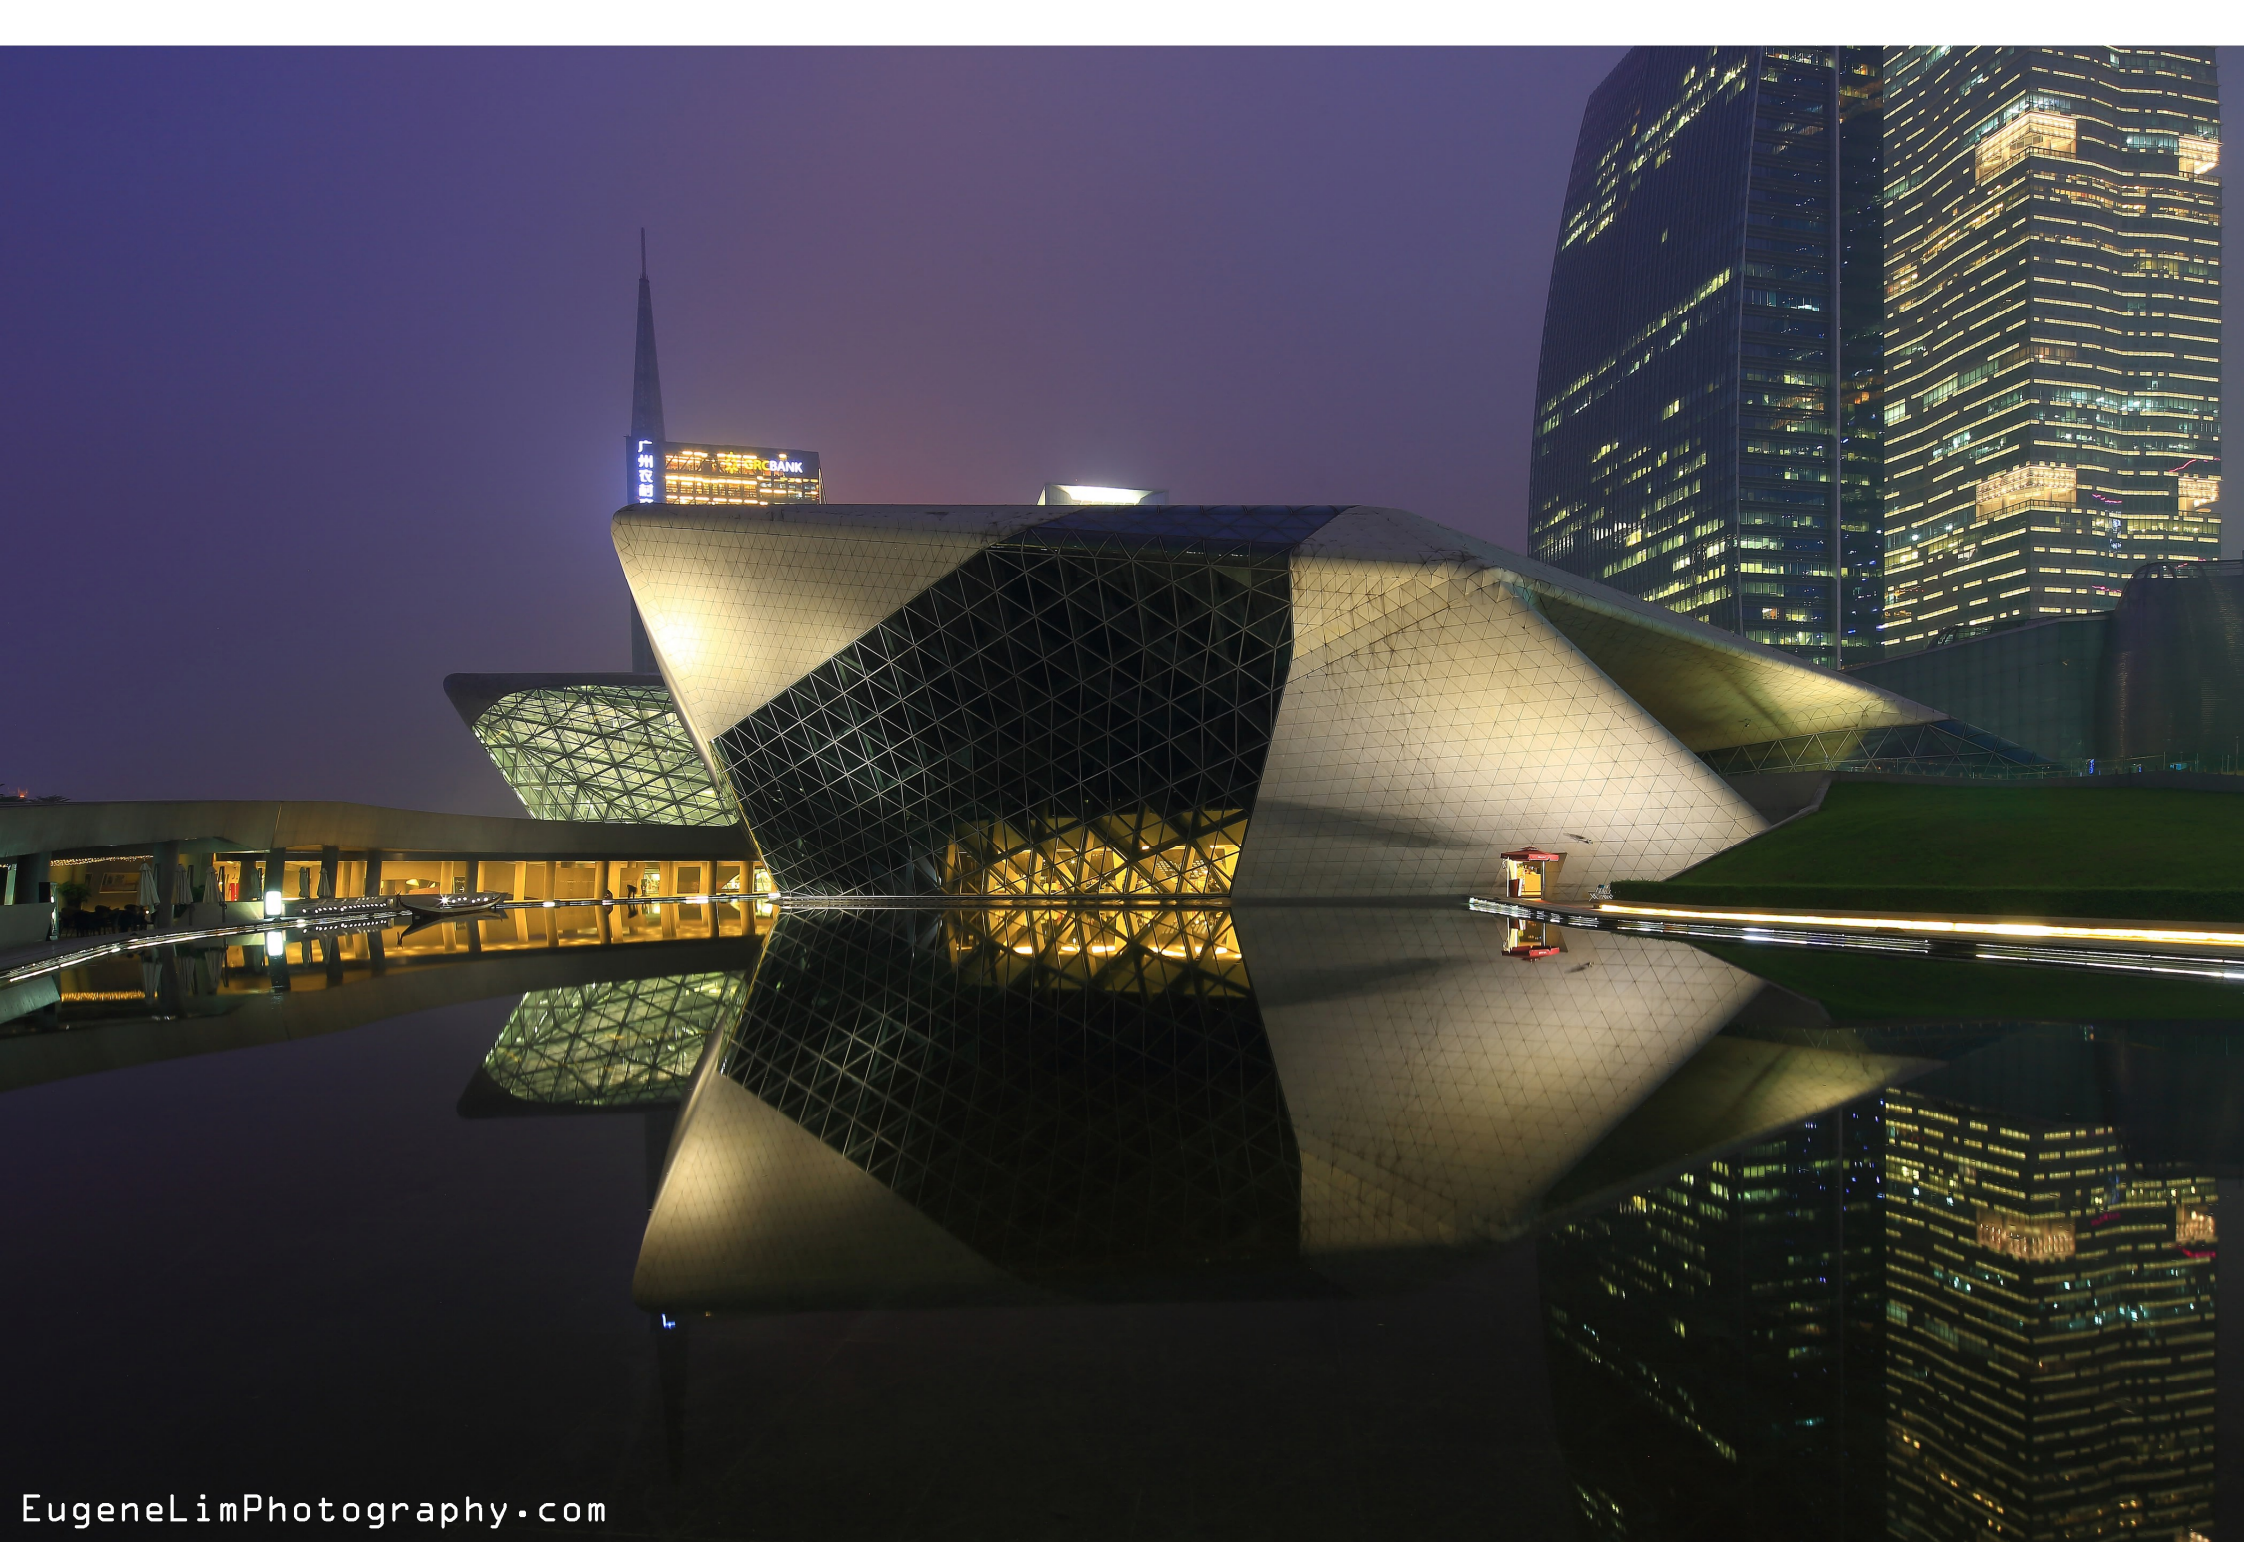

EUROPEAN CHAMPIONSHIPS
GLASGOW 2018

RIVERSIDE
MUSEUM
SEE Entry

SAMARITAINE

SAMARITAINE

The "Bubble Palace" in Théoule-sur-Mer - MZICA2527