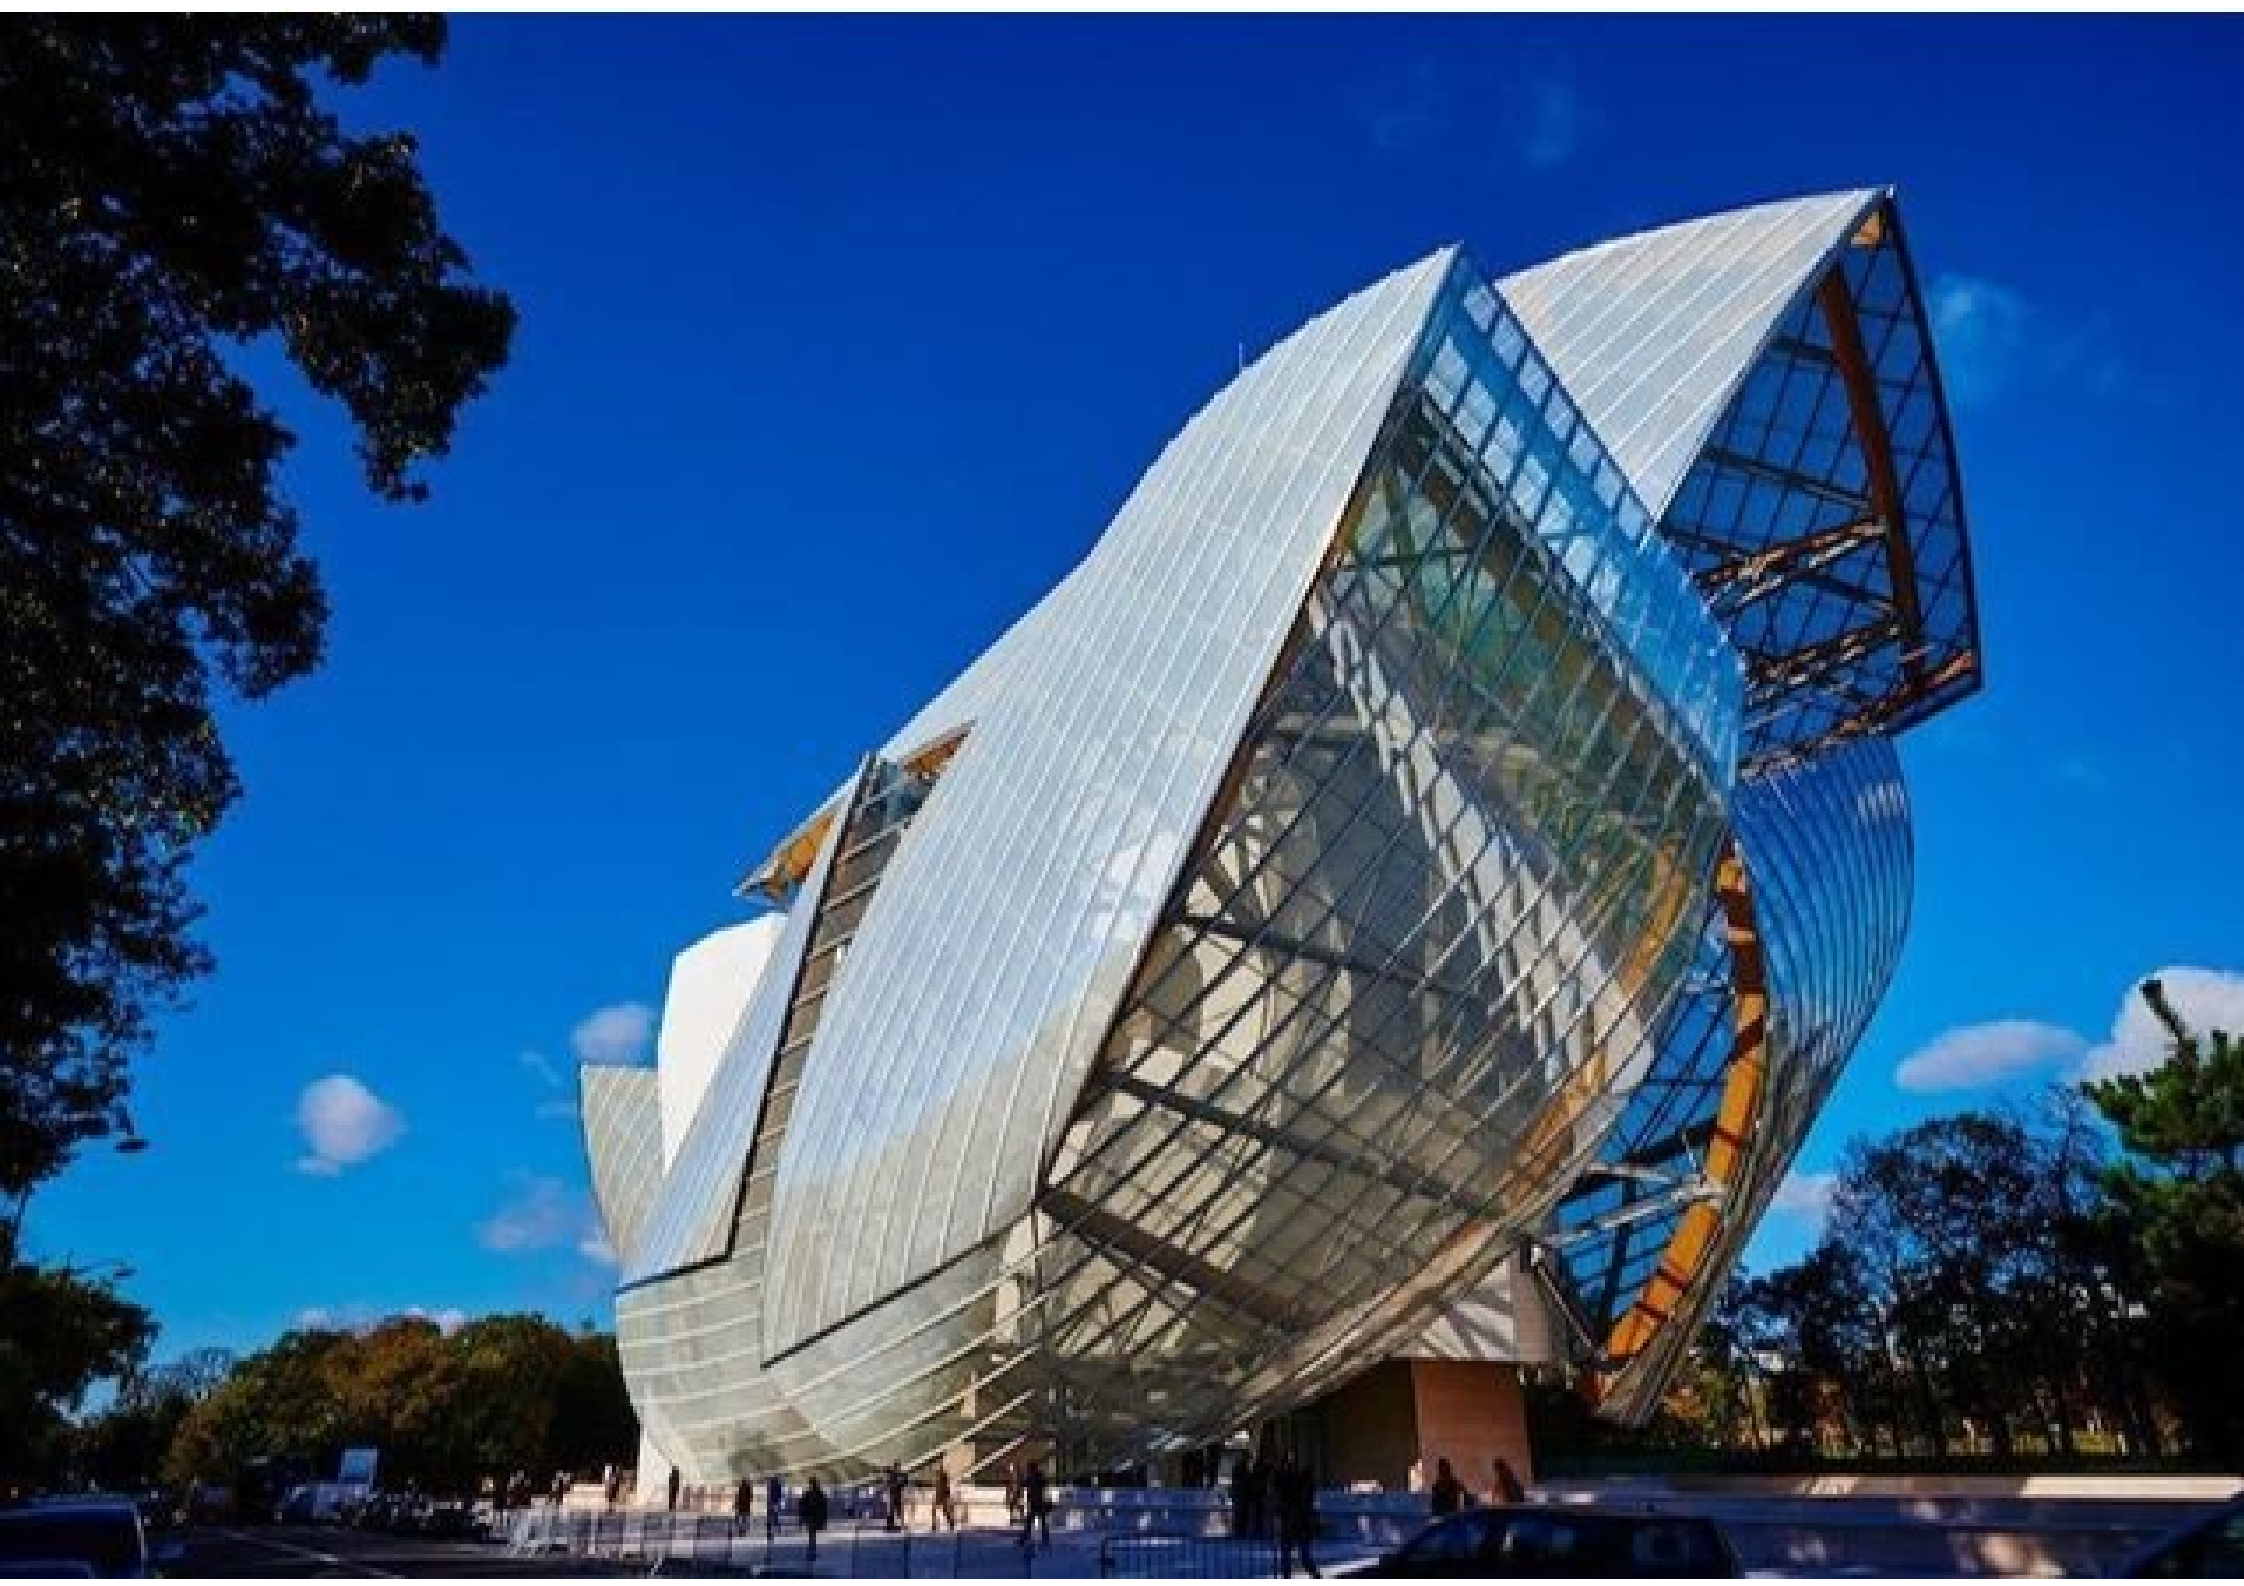

EUROPEAN CHAMPIONSHIPS
GLASGOW 2018

RIVERSIDE
MUSEUM
SEE Entry

SAMARITAINE

SAMARITAINE

The "Bubble Palace" in Théoule-sur-Mer - MZICA2527